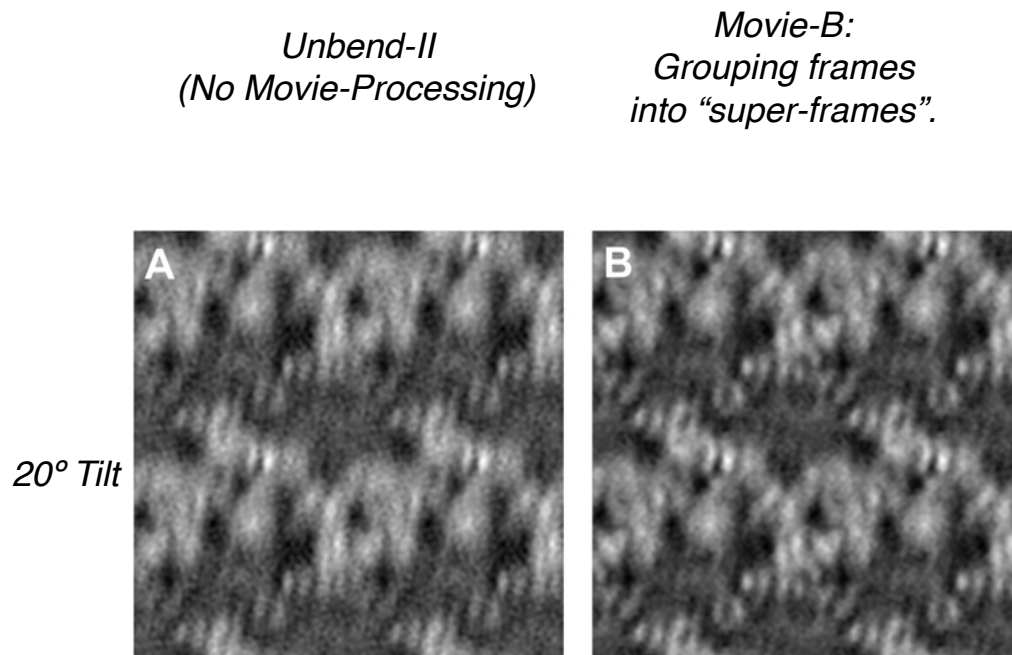

Movie-Mode image processing for 2D crystals: MOVIE-B

14

9-2dx-2016-unbending-MovieMode.key - 22 Aug 2016