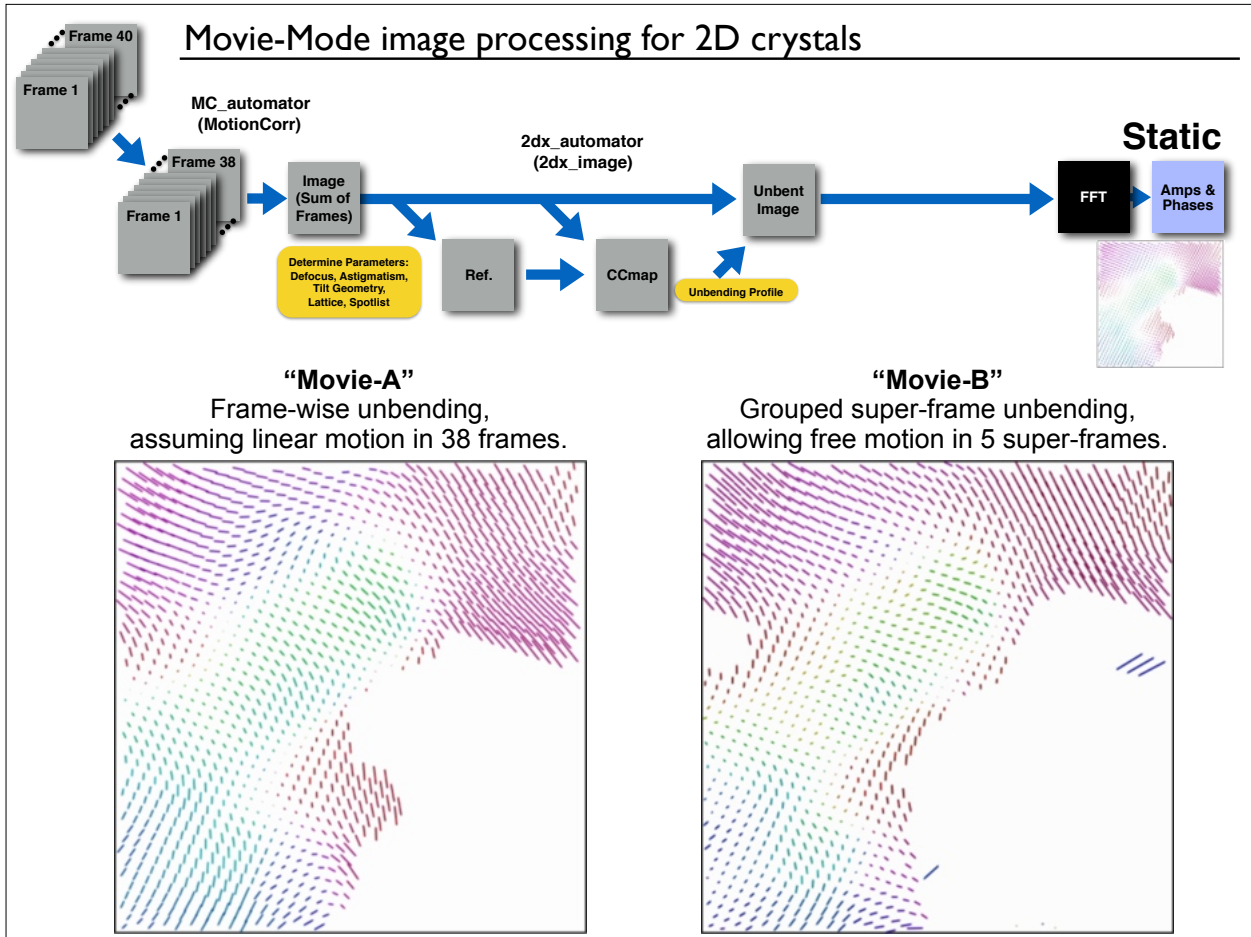

4

9-2dx-2016-unbending-MovieMode.key - 22 Aug 2016

MloK1 2D crystal, 45° tilted

massive beam-induced sample drift

Julia Kowal, Mohamed Chami, C-CINA, with Crina Nimigean, Cornell

7

9-2dx-2016-unbending-MovieMode.key - 22 Aug 2016