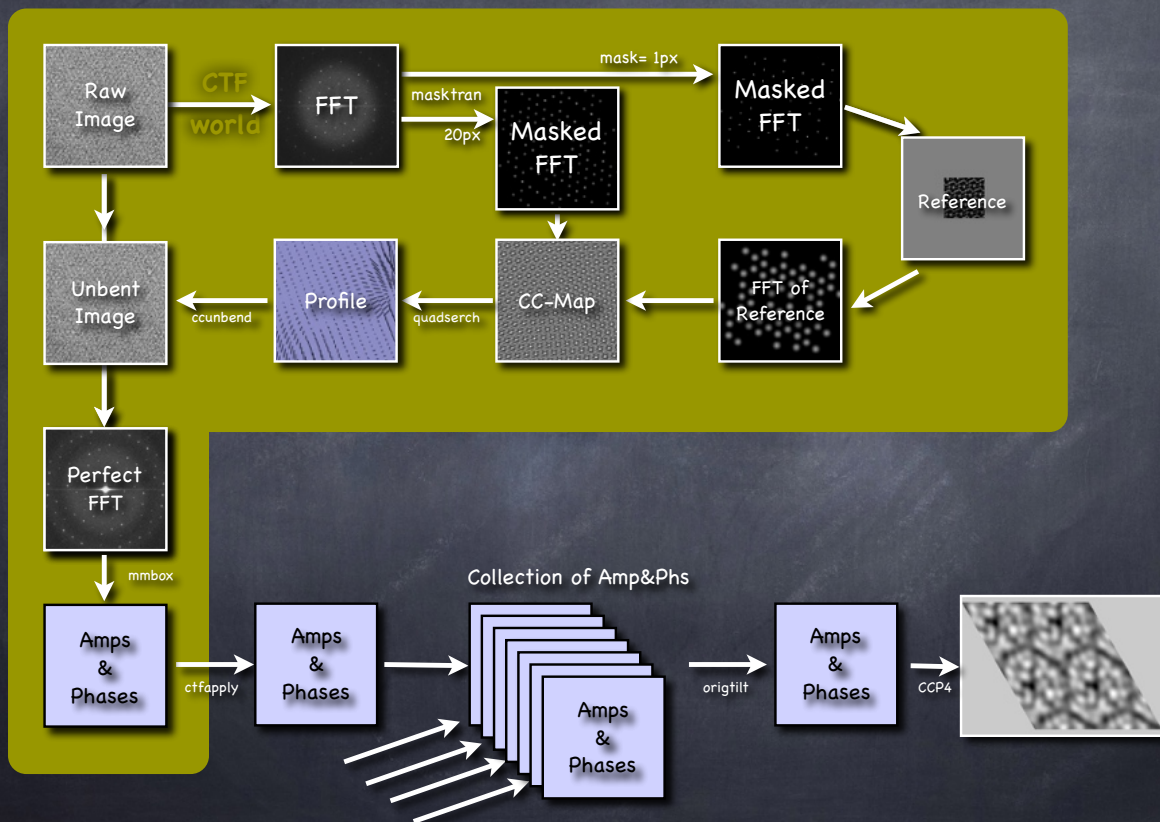

Movie-Mode Unbending

Henning Stahlberg,
Biozentrum, Uni Basel, Switzerland
c-cina.org

2dx Workshop
Basel, August 23, 2016

1

9-2dx-2016-unbending-MovieMode.key - 22 Aug 2016

Algorithm Non-tilted

2

9-2dx-2016-unbending-MovieMode.key - 22 Aug 2016

More Complete Unbending Algorithm

3

9-2dx-2016-unbending-MovieMode.key - 22 Aug 2016

MloK1 2D crystal, 45° tilted

massive beam-induced sample drift

*Julia Kowal, Mohamed Chami, C-CINA,
with Crina Nimigeau, Cornell*

The drift profile for the movie sequence

Reconstruction without movie-mode processing

Reconstruction with movie-mode processing

Movie-Mode image processing for 2D crystals: MOVIE-B

Movie-B: Grouping frames into "super-frames".