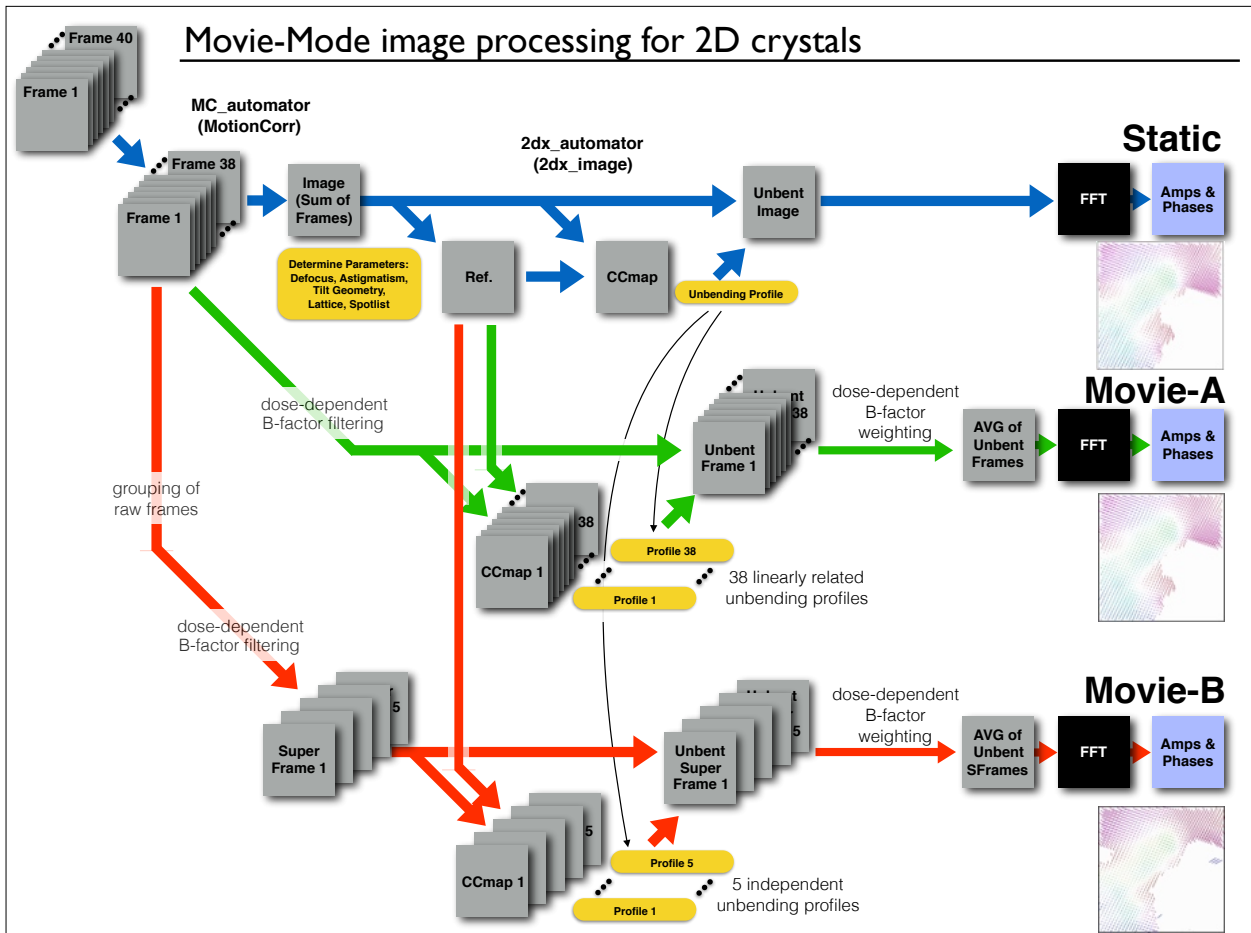

4

9-2dx-2016-unbending-MovieMode.key - 22 Aug 2016

MloK1 2D crystal, 45° tilted

massive beam-induced sample drift

Julia Kowal, Mohamed Chami, C-CINA, with Crina Nimigean, Cornell

7

9-2dx-2016-unbending-MovieMode.key - 22 Aug 2016

The drift profile for the movie sequence

Reconstruction without movie-mode processing

Reconstruction with movie-mode processing

Movie-Mode image processing for 2D crystals: MOVIE-B

Movie-B: Grouping frames into "super-frames".