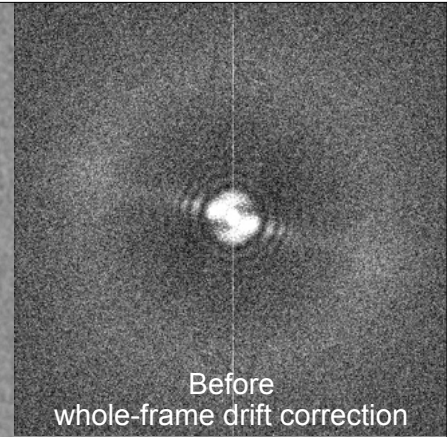

More Complete Unbending Algorithm

3

9-2dx-2016-unbending-MovieMode.key - 22 Aug 2016

MloK1 2D crystal, 45° tilted

massive beam-induced sample drift

*Julia Kowal, Mohamed Chami, C-CINA,
with Crina Nimigeau, Cornell*

4

9-2dx-2016-unbending-MovieMode.key - 22 Aug 2016

MloK1 2D crystal, 45° tilted

massive beam-induced sample drift

Julia Kowal, Mohamed Chami, C-CINA, with Crina Nimigean, Cornell

7

9-2dx-2016-unbending-MovieMode.key - 22 Aug 2016