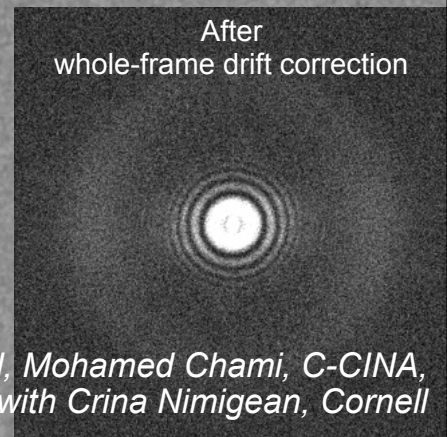

More Complete Unbending Algorithm

3

9-2dx-2016-unbending-MovieMode.key - 22 Aug 2016

MloK1 2D crystal, 45° tilted

massive beam-induced sample drift

*Julia Kowal, Mohamed Chami, C-CINA,
with Crina Nimigeau, Cornell*

4

9-2dx-2016-unbending-MovieMode.key - 22 Aug 2016

MloK1 2D crystal, 45° tilted

massive beam-induced sample drift

Julia Kowal, Mohamed Chami, C-CINA, with Crina Nimigean, Cornell

7

9-2dx-2016-unbending-MovieMode.key - 22 Aug 2016