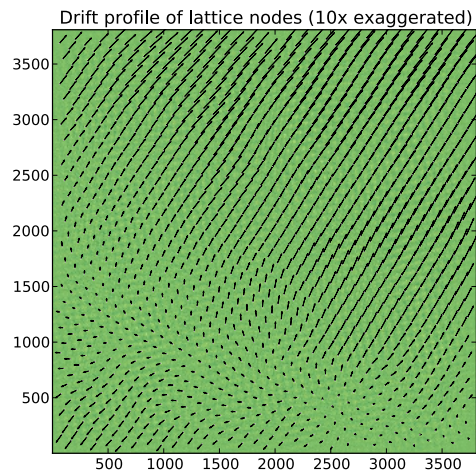

The drift profile for the movie sequence

Reconstruction without movie-mode processing

Reconstruction with movie-mode processing

Movie-Mode image processing for 2D crystals: MOVIE-B

Movie-B: Grouping frames into "super-frames".