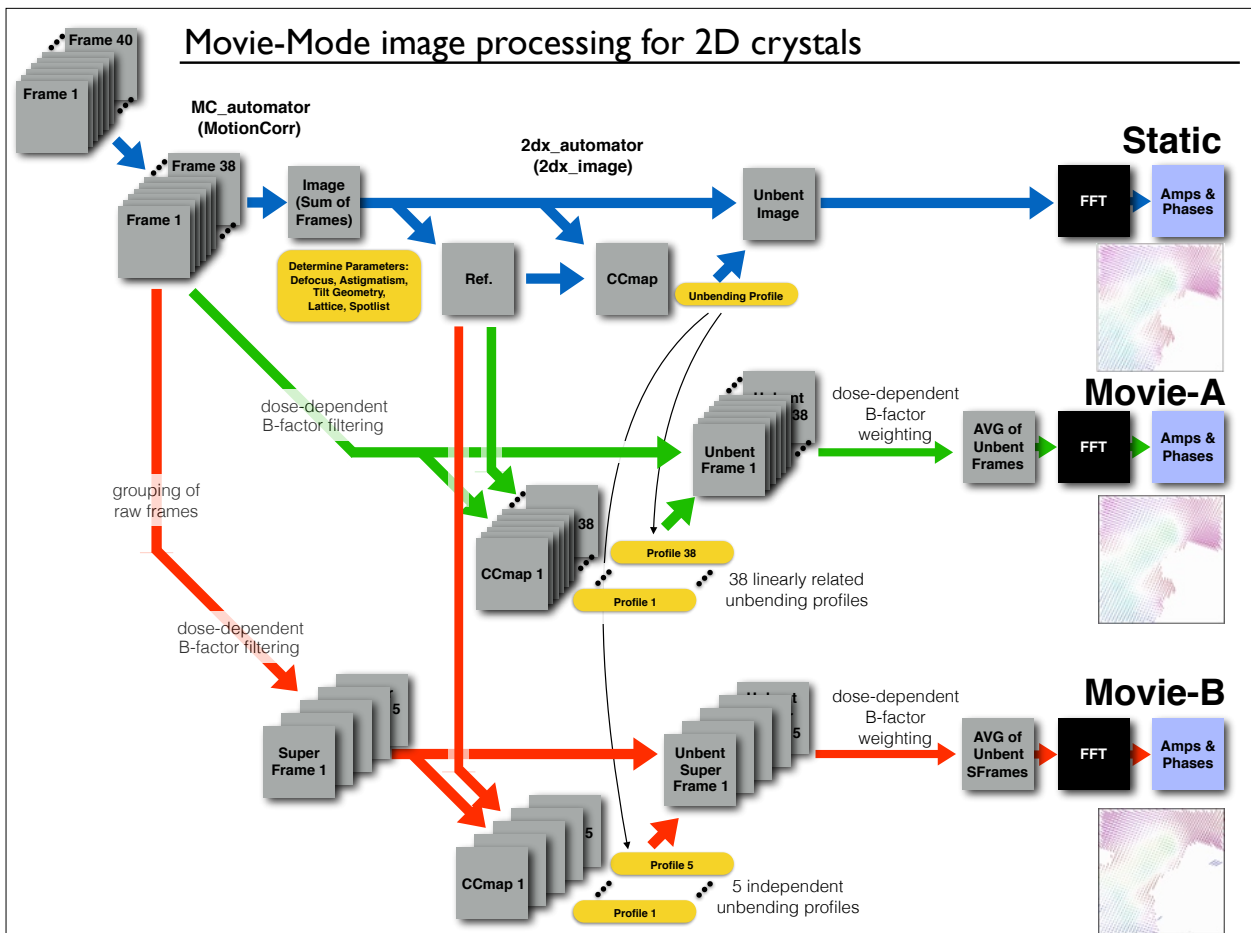

8

9-2dx-2016-unbending-MovieMode.key - 22 Aug 2016

Movie-Mode image processing for 2D crystals: MOVIE-A

Movie-A: Smooth variations of unbending patterns.

Crystal distortion vectors for 38 frames from the same 2D crystal

The drift profile for the movie sequence

Reconstruction without movie-mode processing

Reconstruction with movie-mode processing

Movie-Mode image processing for 2D crystals: MOVIE-B

Movie-B: Grouping frames into "super-frames".