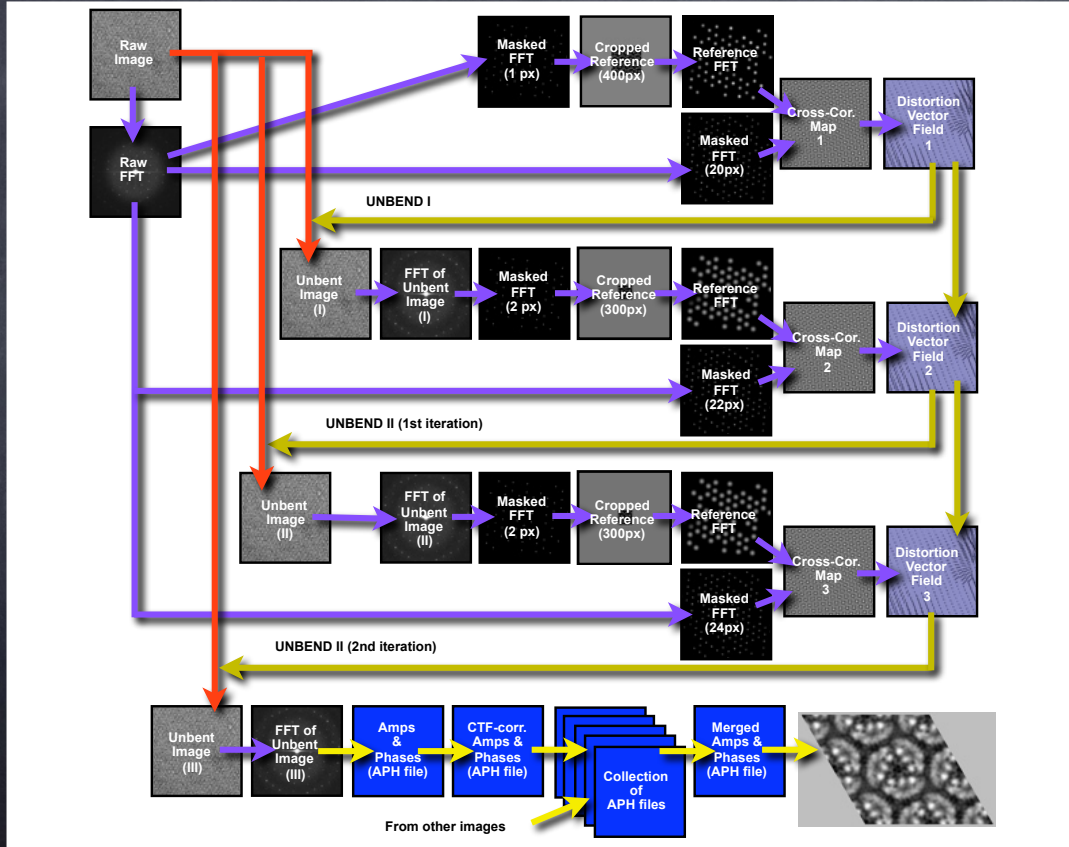

Movie-Mode Unbending

Henning Stahlberg,
Biozentrum, Uni Basel, Switzerland
c-cina.org

2dx Workshop
Basel, August 23, 2016

1

9-2dx-2016-unbending-MovieMode.key - 22 Aug 2016

Algorithm Non-tilted

2

9-2dx-2016-unbending-MovieMode.key - 22 Aug 2016

More Complete Unbending Algorithm

3

9-2dx-2016-unbending-MovieMode.key - 22 Aug 2016

MloK1 2D crystal, 45° tilted

massive beam-induced sample drift

*Julia Kowal, Mohamed Chami, C-CINA,
with Crina Nimigeau, Cornell*