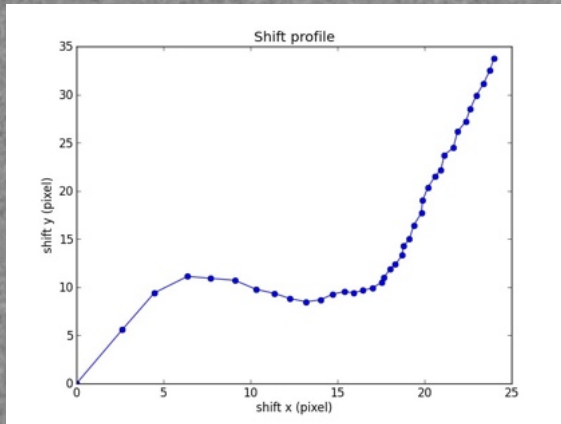

MloK1 2D crystal, 45° tilted

massive beam-induced sample drift

Julia Kowal, Mohamed Chami, C-CINA, with Crina Nimigean, Cornell