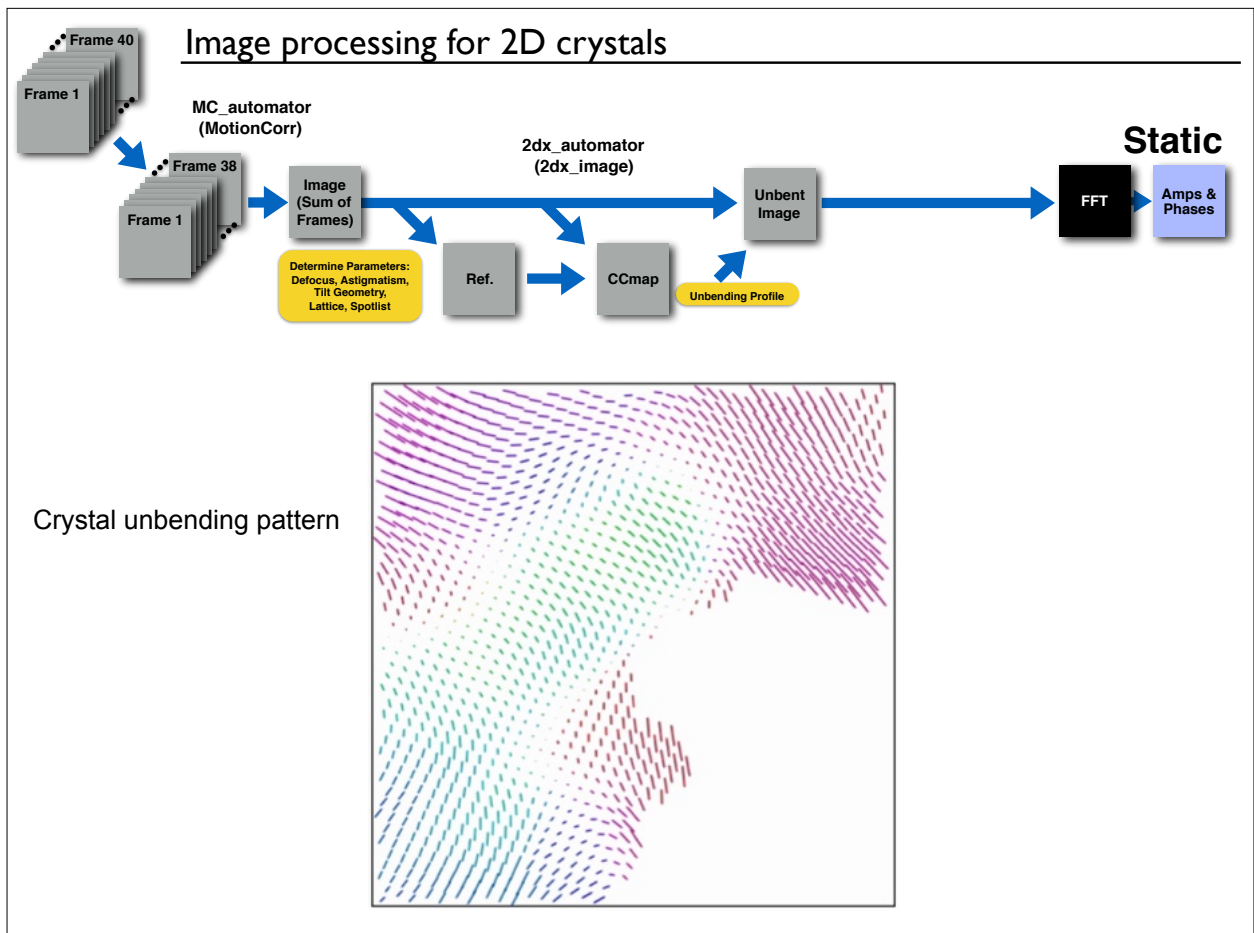

4

9-2dx-2016-unbending-MovieMode.key - 22 Aug 2016

MloK1 2D crystal, 45° tilted

massive beam-induced sample drift

Julia Kowal, Mohamed Chami, C-CINA, with Crina Nimigean, Cornell

7

9-2dx-2016-unbending-MovieMode.key - 22 Aug 2016

The drift profile for the movie sequence

Reconstruction without movie-mode processing

Reconstruction with movie-mode processing

Movie-Mode image processing for 2D crystals: MOVIE-B

Movie-B: Grouping frames into "super-frames".