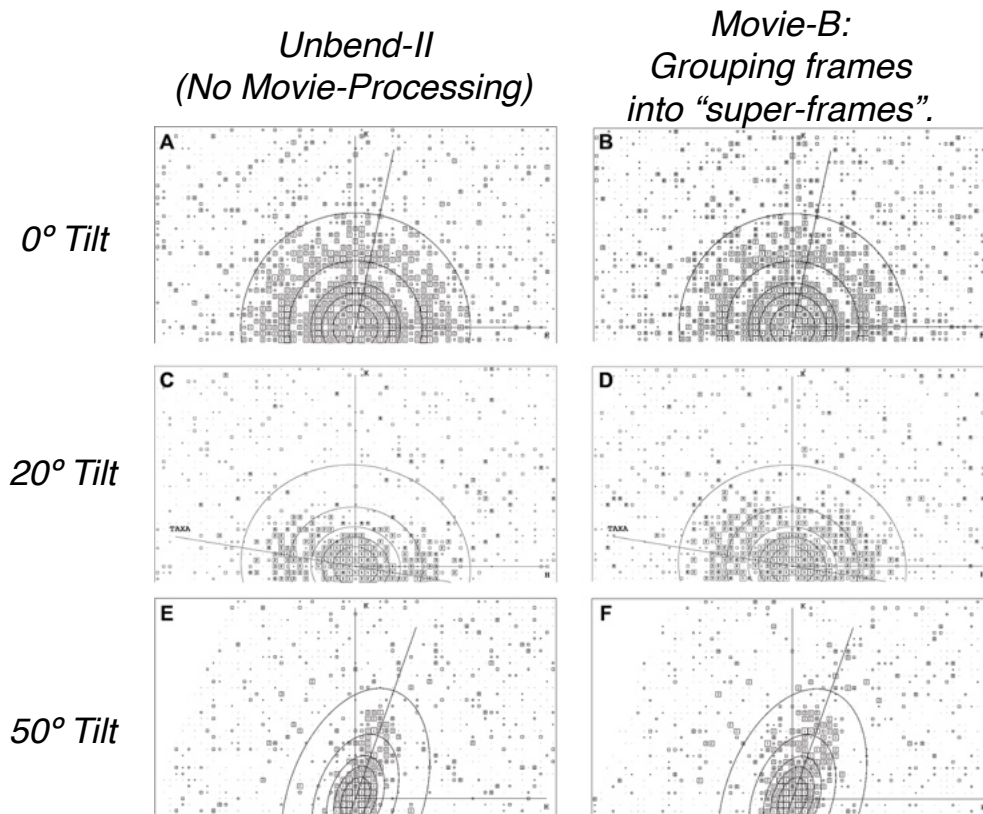

Movie-Mode image processing for 2D crystals: MOVIE-B

13

9-2dx-2016-unbending-MovieMode.key - 22 Aug 2016